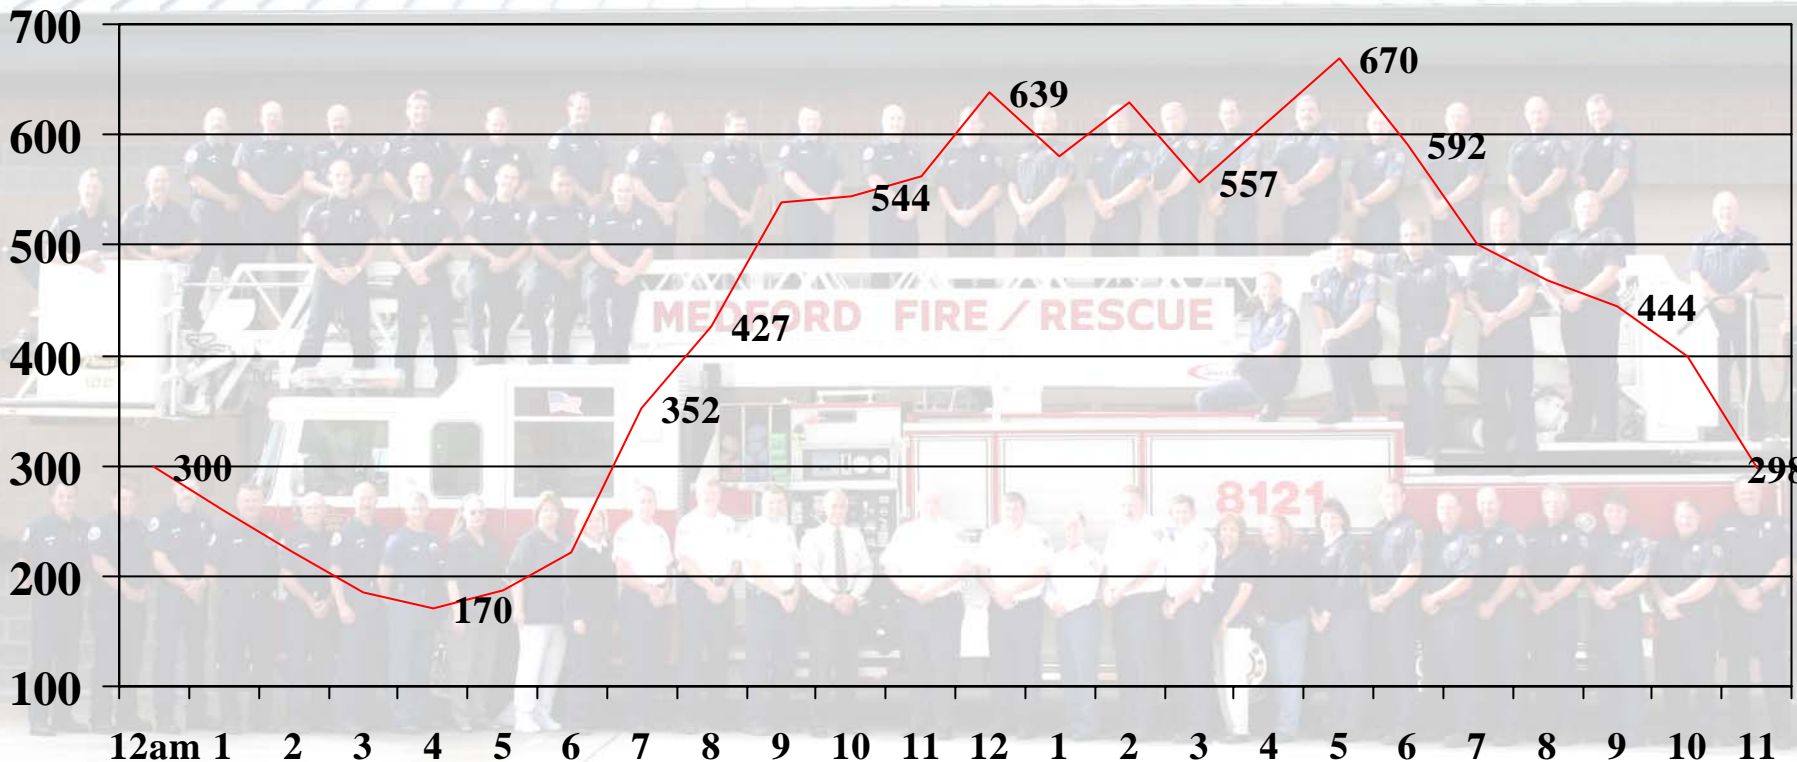

# EMERGENCY INCIDENTS

Calendar Year 2007 - Incidents by Time of Day

*Medford Fire Department 2007*

Time of Day - 12AM to 12PM

10,362 Incidents Plotted by Hour