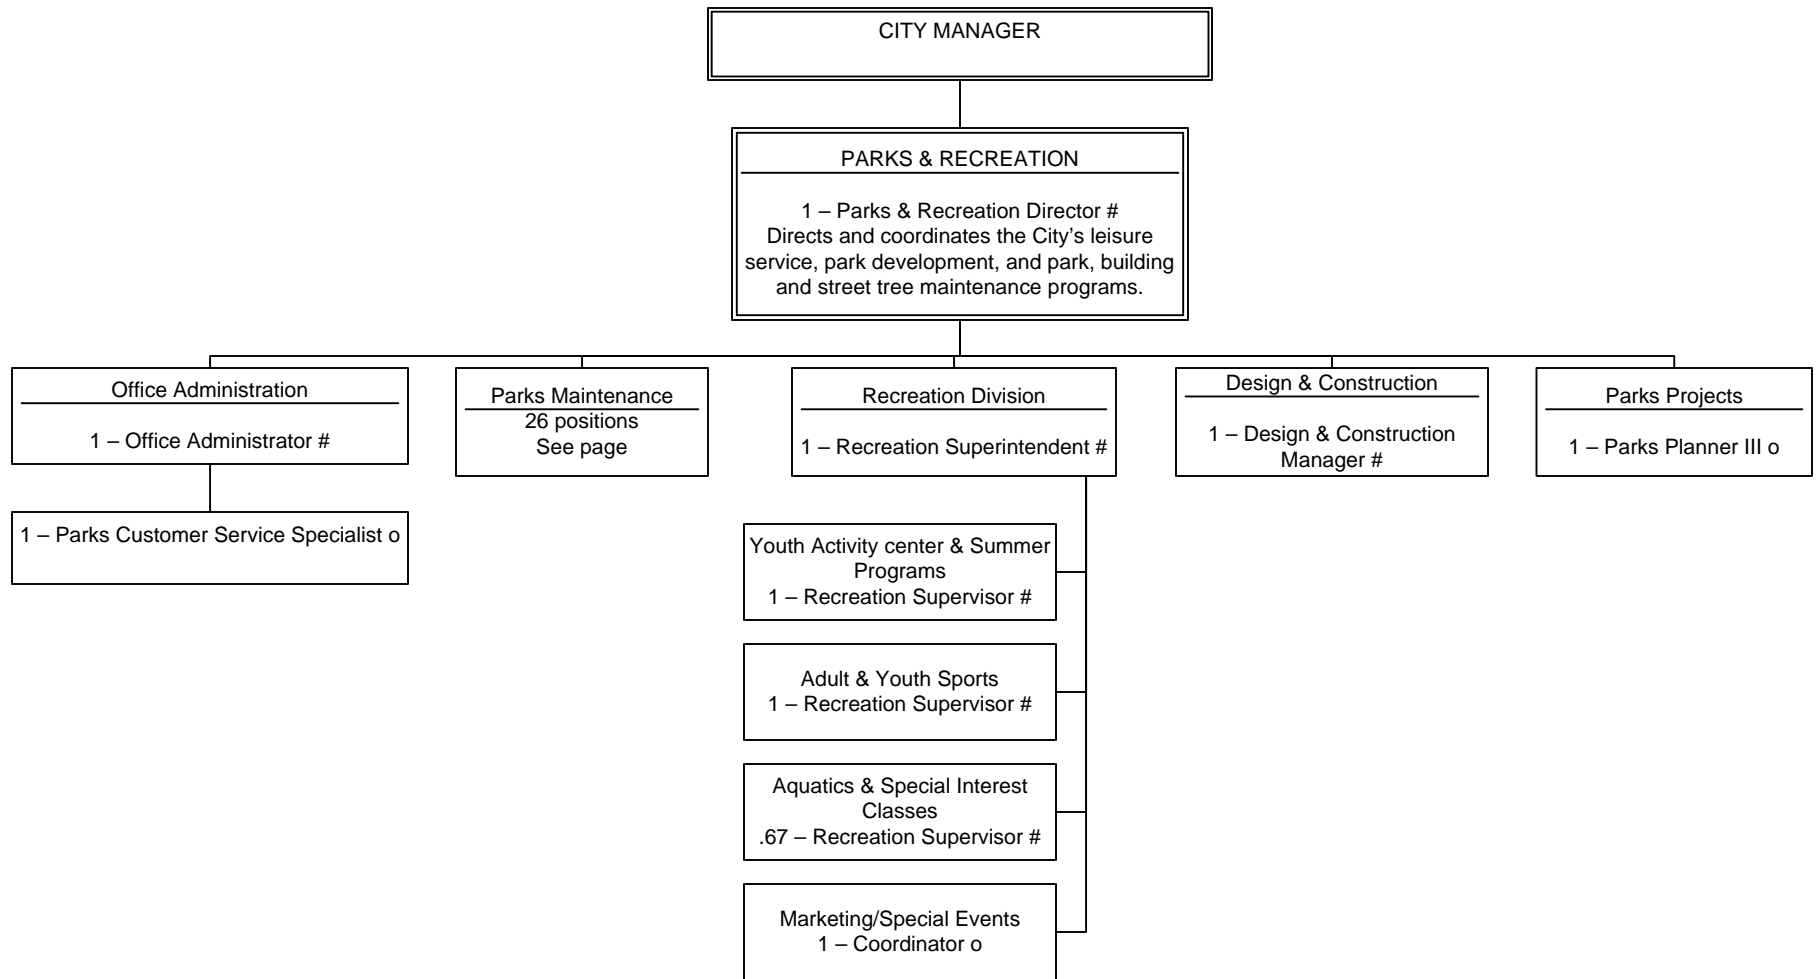

2009-2010 Organizational Chart

Executive, Supervisory, Confidential/Professional
+ International Association of Firefighters
= Teamsters – WRD Operators
@ Teamsters - Parks
o Medford Municipal Employees Association/AFSMCE
& Teamsters - Mechanics
^ Teamsters – Police
< Teamsters – PW C&M