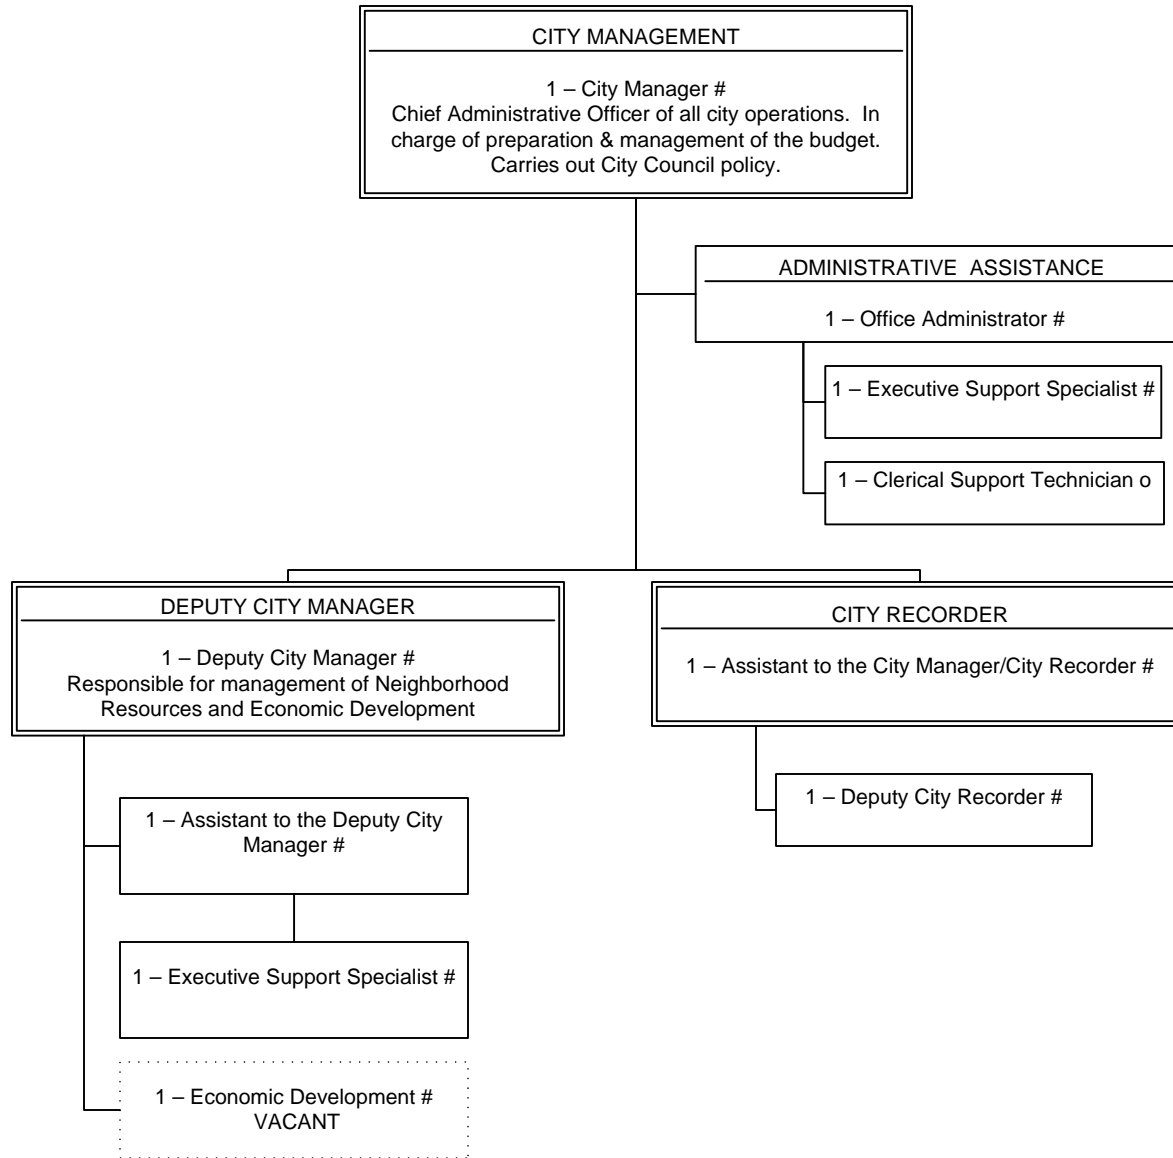

2009-2010 Organizational Chart

2009-2010 Organizational Chart

2009-2010 Organizational Chart

- # Executive, Supervisory, Confidential/Professional
- + International Association of Firefighters
- = Teamsters – WRD Operators
- @ Teamsters - Parks
- o Medford Municipal Employees Association/AFSMCE
- & Teamsters - Mechanics
- ^ Teamsters – Police
- < Teamsters – PW C&M