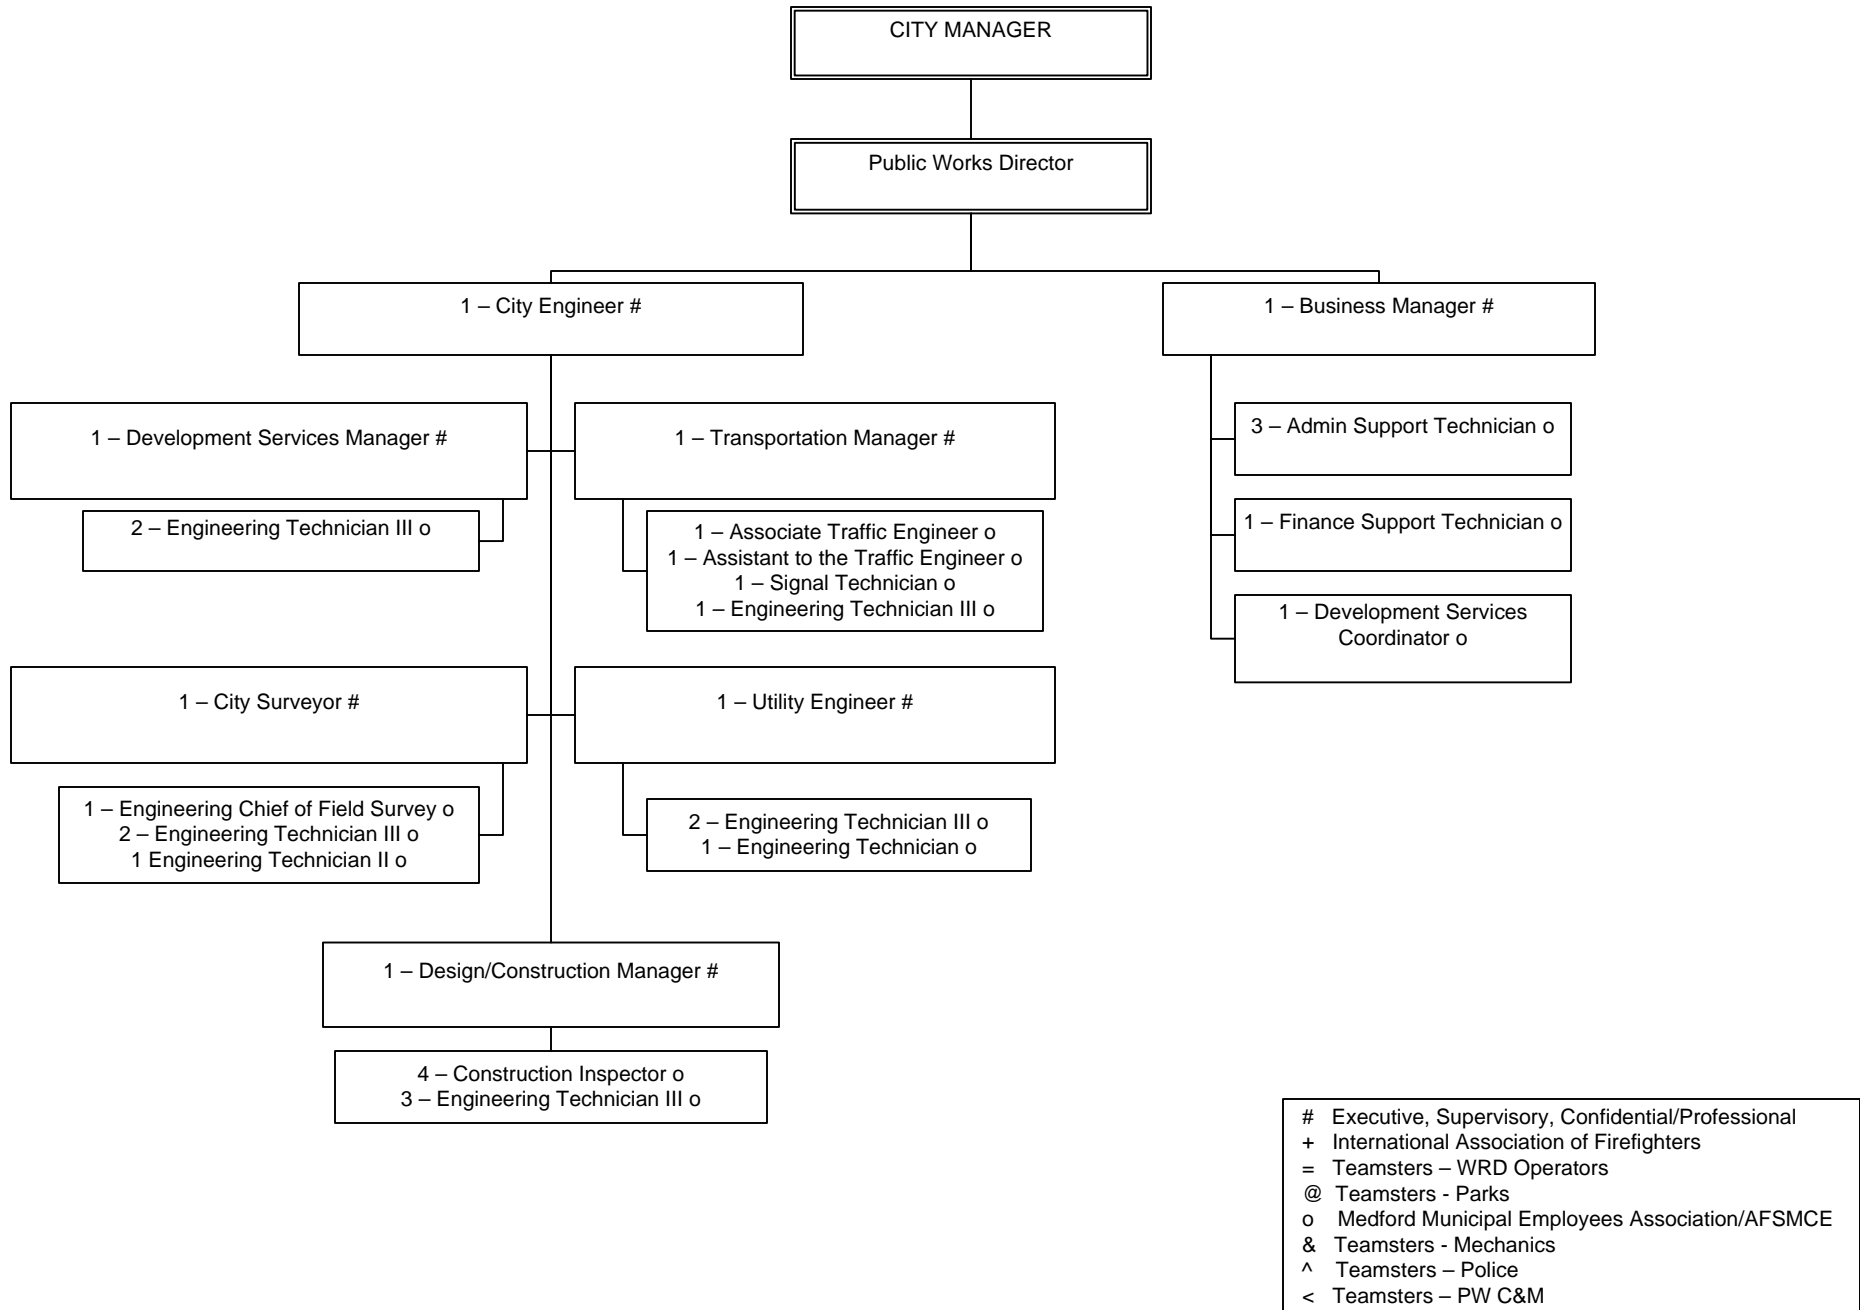

2009-2010 Organizational Chart