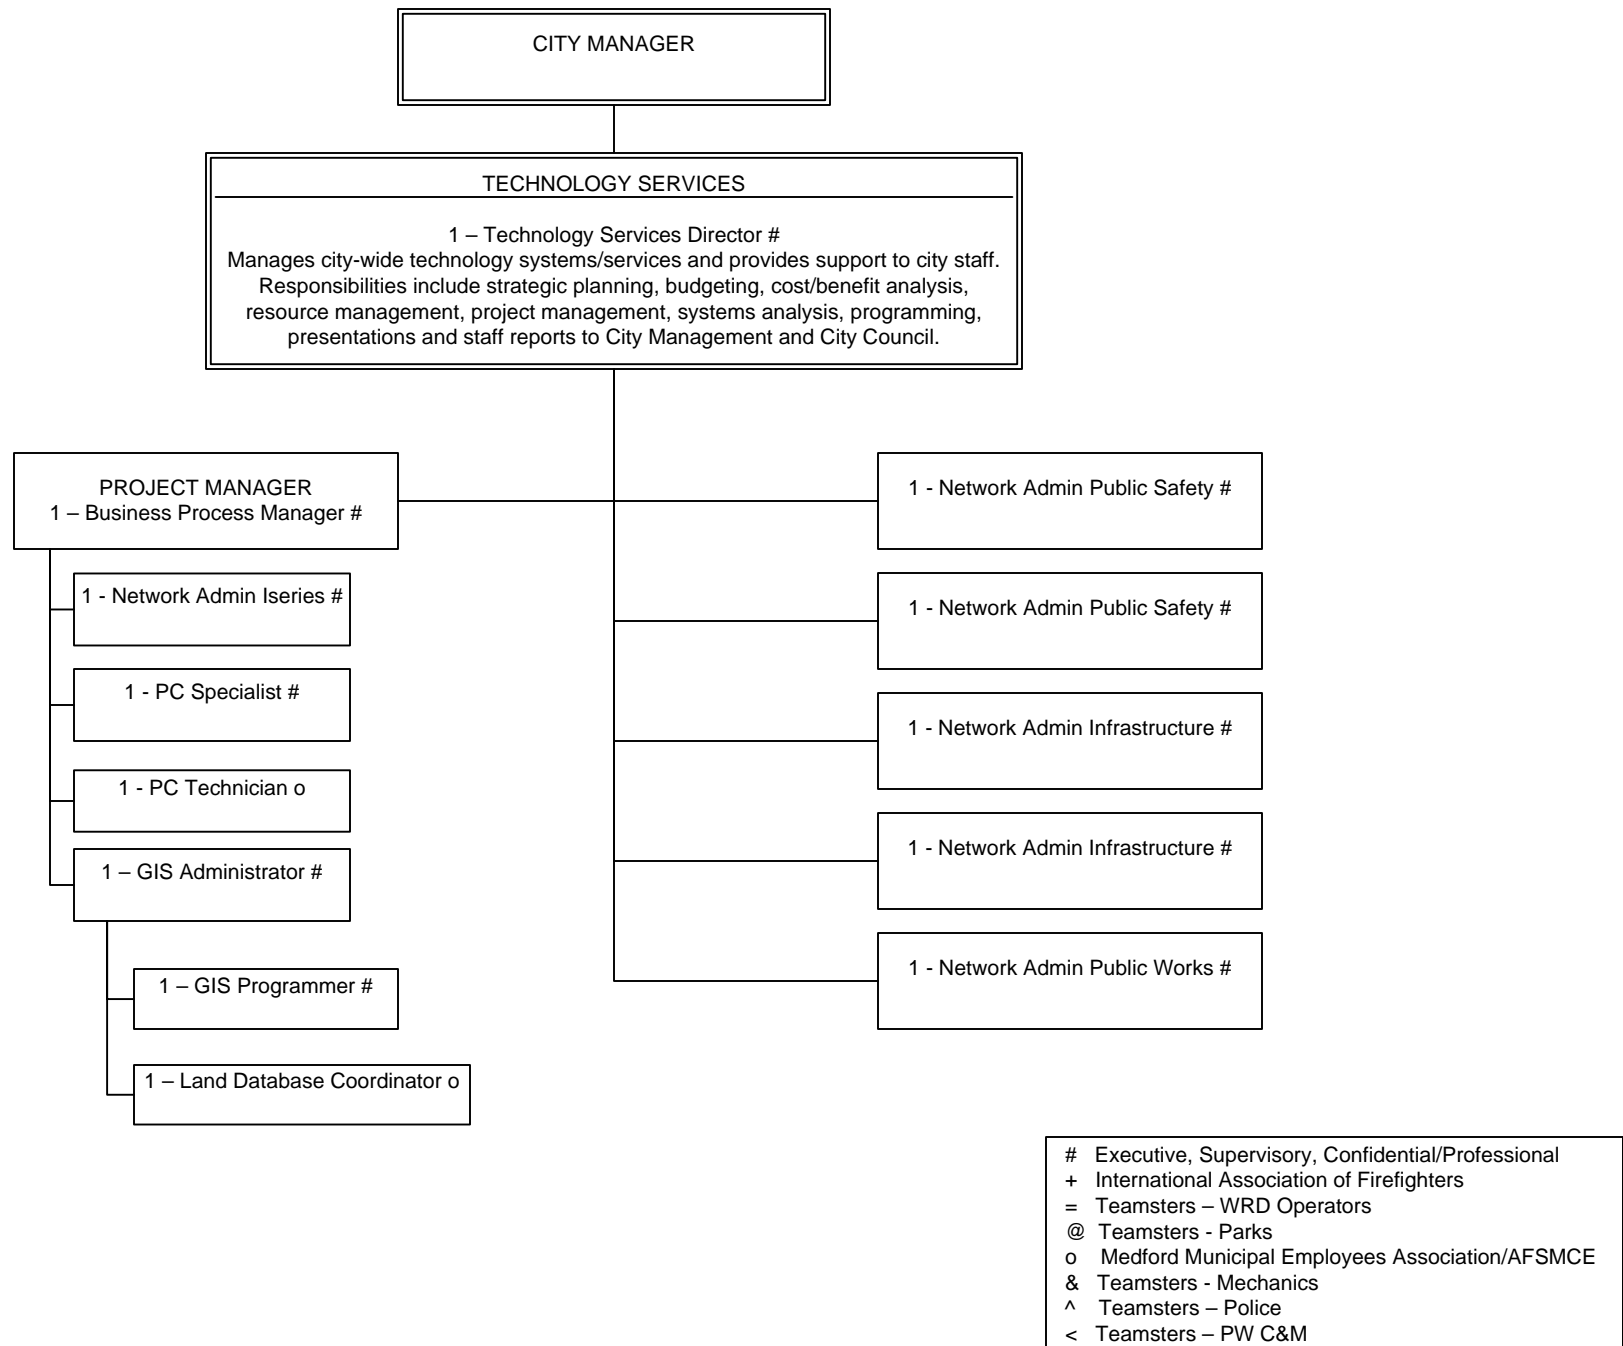

2009-2010 Organizational Chart