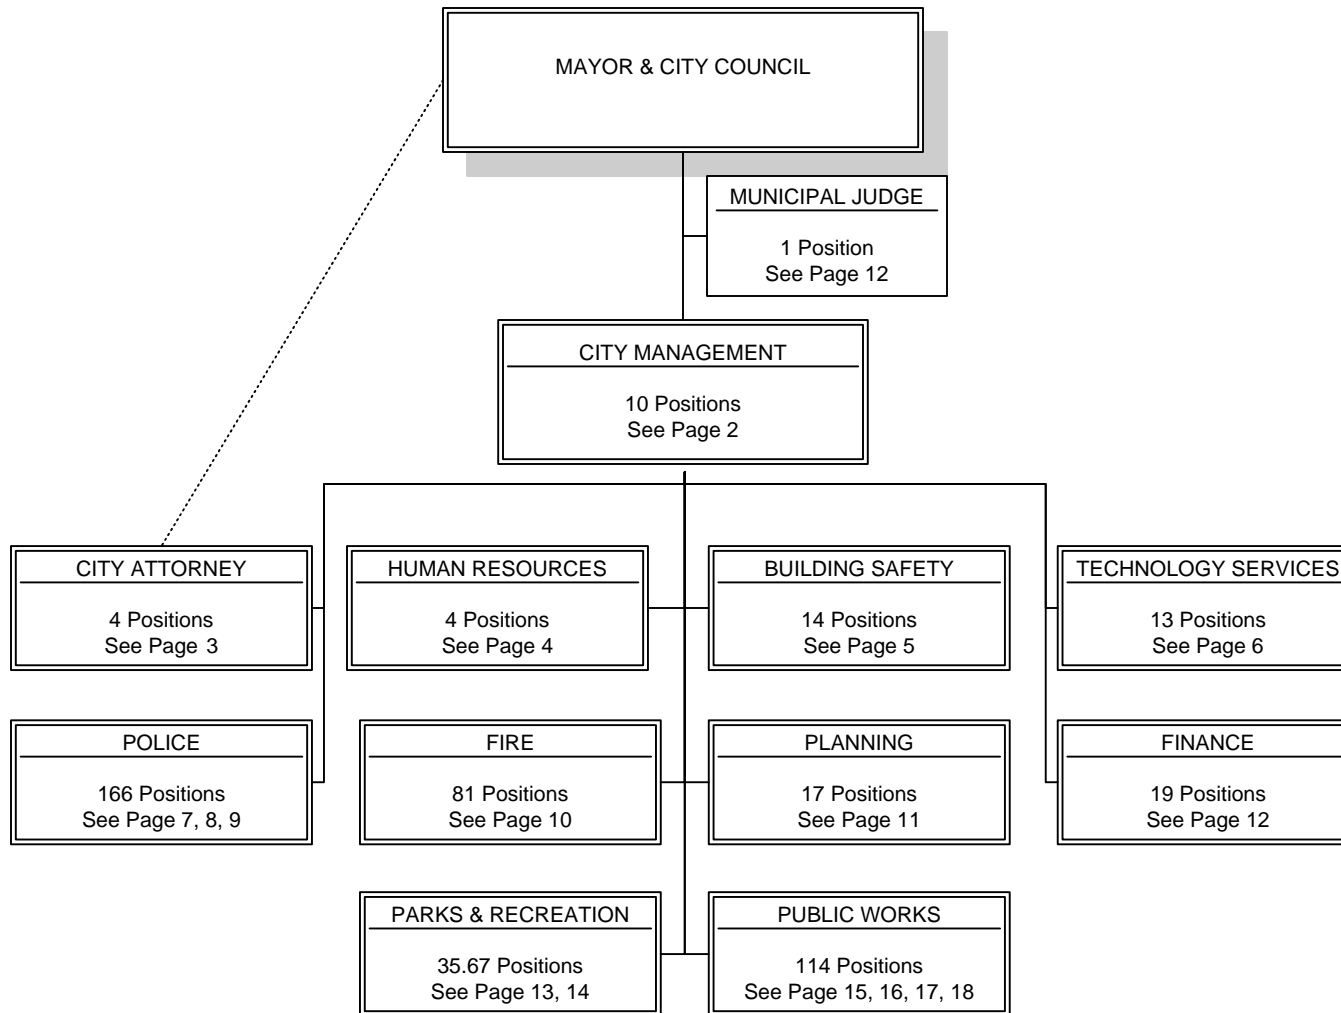

2009-2010 Organizational Chart

2009-2010 Organizational Chart

2009-2010 Organizational Chart

- # Executive, Supervisory, Confidential/Professional
- + International Association of Firefighters
- = Teamsters – WRD Operators
- @ Teamsters - Parks
- o Medford Municipal Employees Association/AFSMCE
- & Teamsters - Mechanics
- ^ Teamsters – Police
- < Teamsters – PW C&M