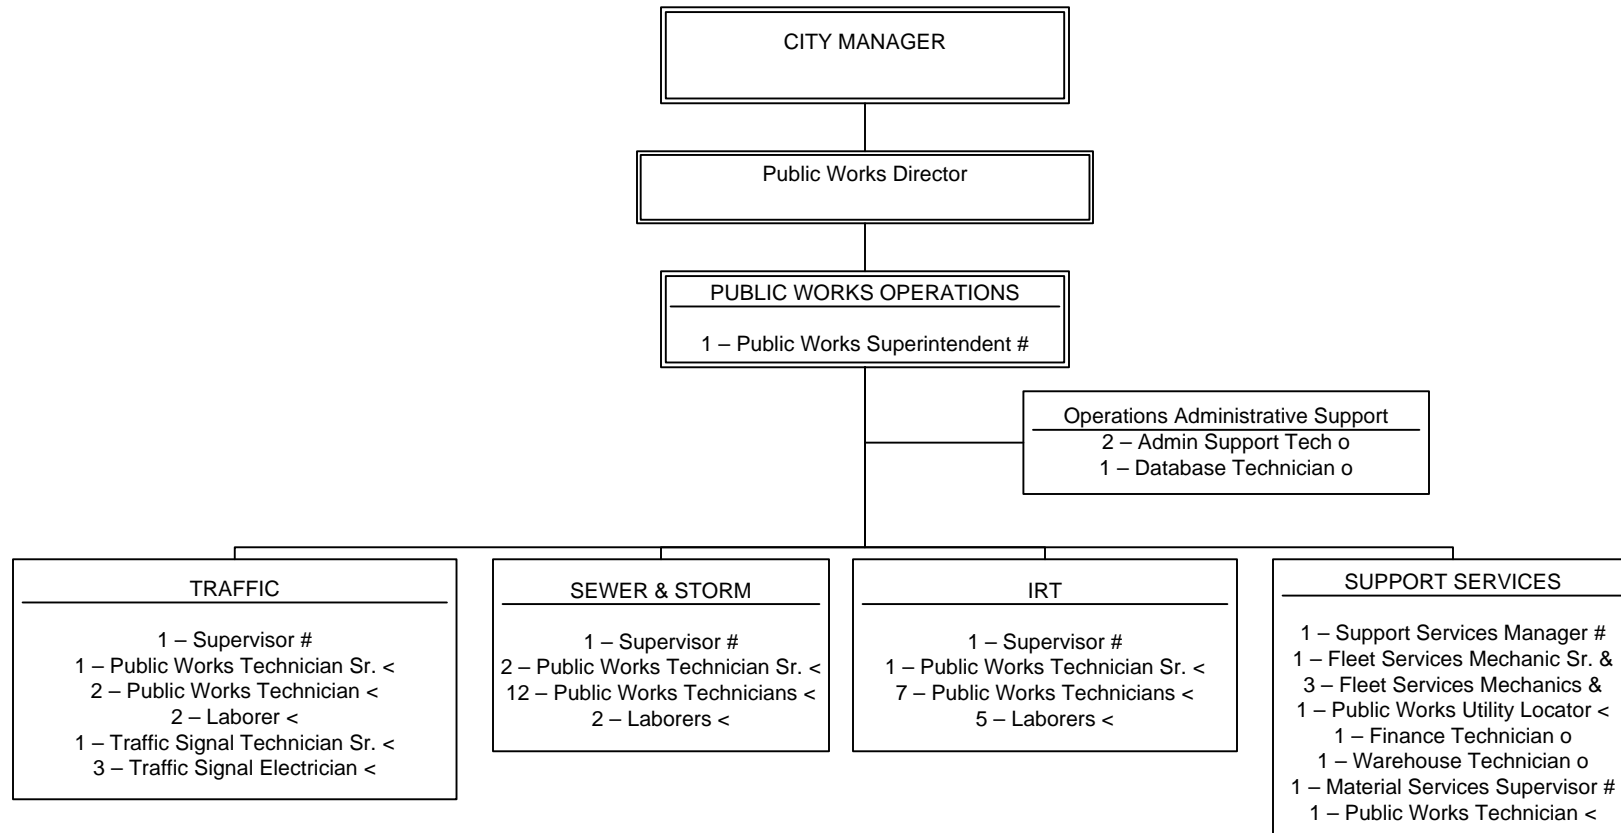

2009-2010 Organizational Chart

Executive, Supervisory, Confidential/Professional
+ International Association of Firefighters
= Teamsters – WRD Operators
@ Teamsters - Parks
o Medford Municipal Employees Association/AFSMCE
& Teamsters - Mechanics
^ Teamsters – Police
< Teamsters – PW C&M