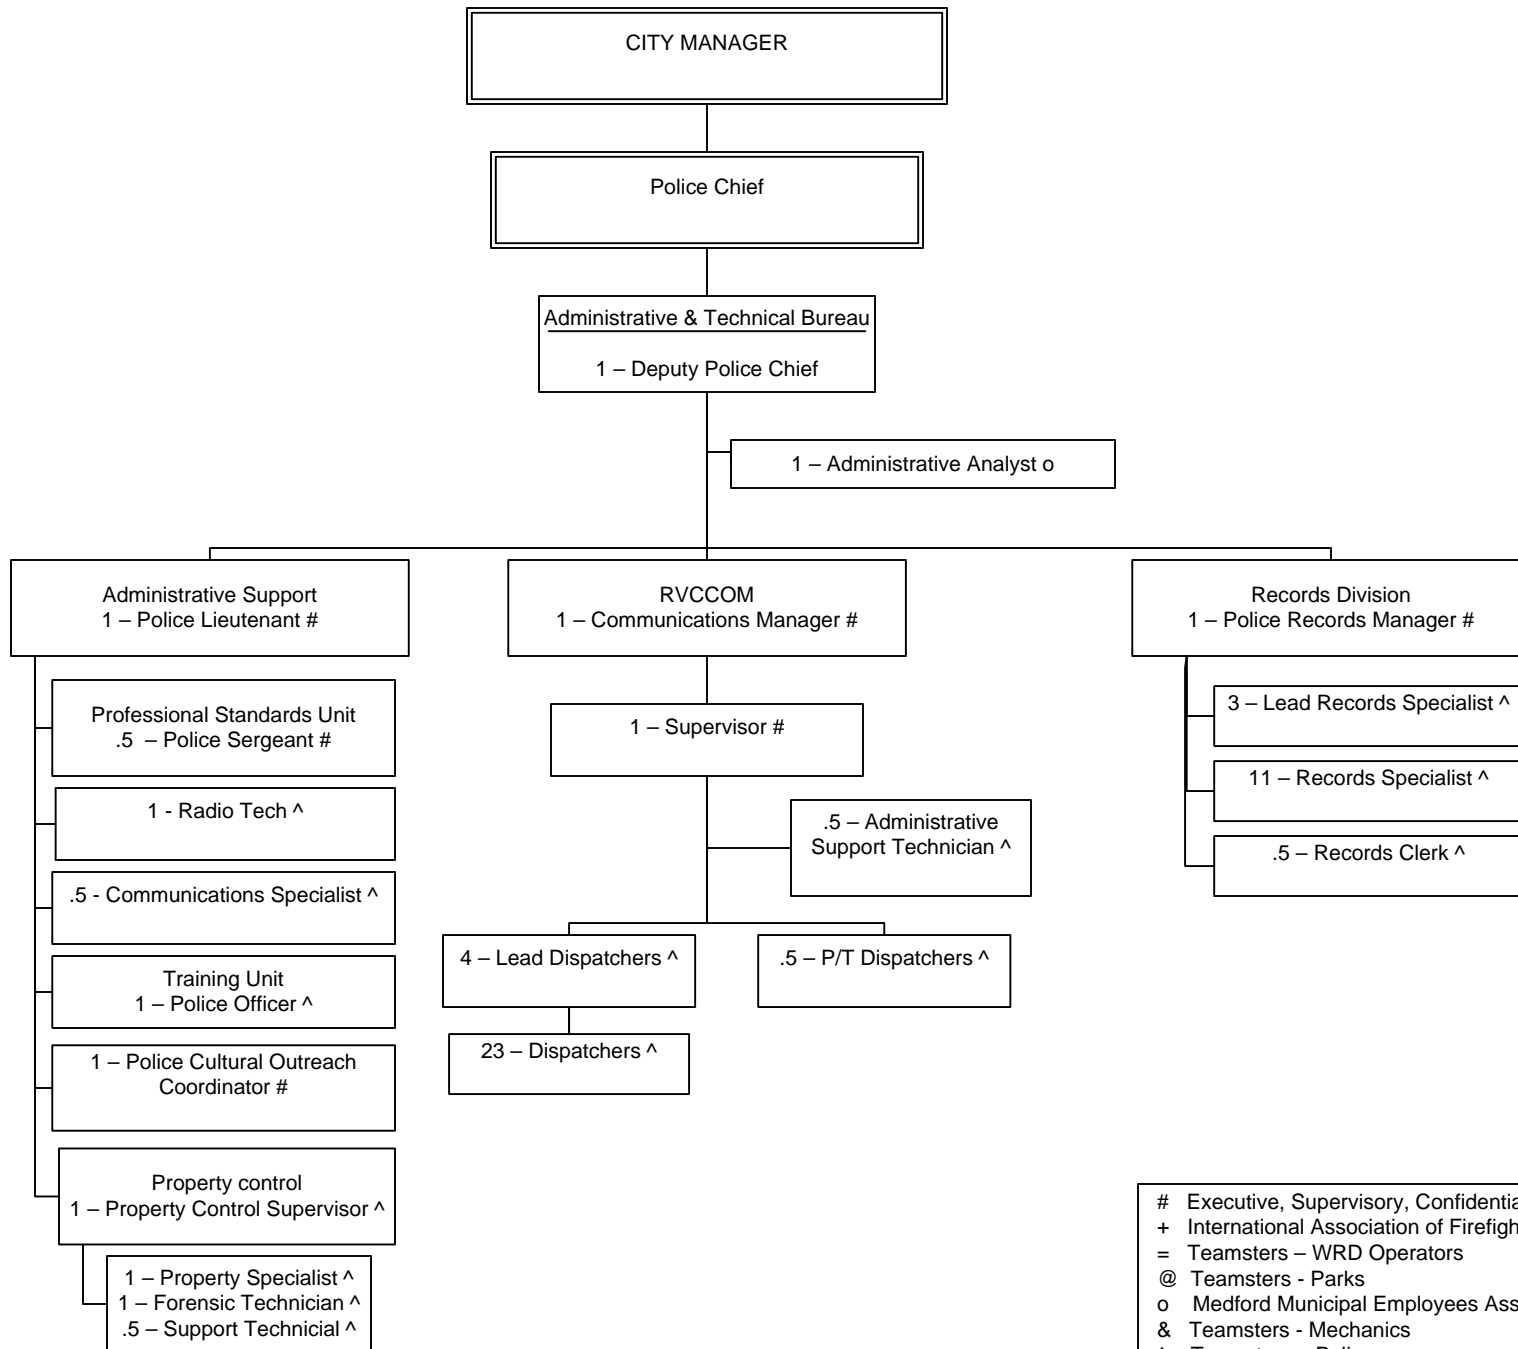

2009-2010 Organizational Chart

Executive, Supervisory, Confidential/Professional
+ International Association of Firefighters
= Teamsters – WRD Operators
@ Teamsters - Parks
o Medford Municipal Employees Association/AFSMCE
& Teamsters - Mechanics
^ Teamsters – Police
< Teamsters – PW C&M