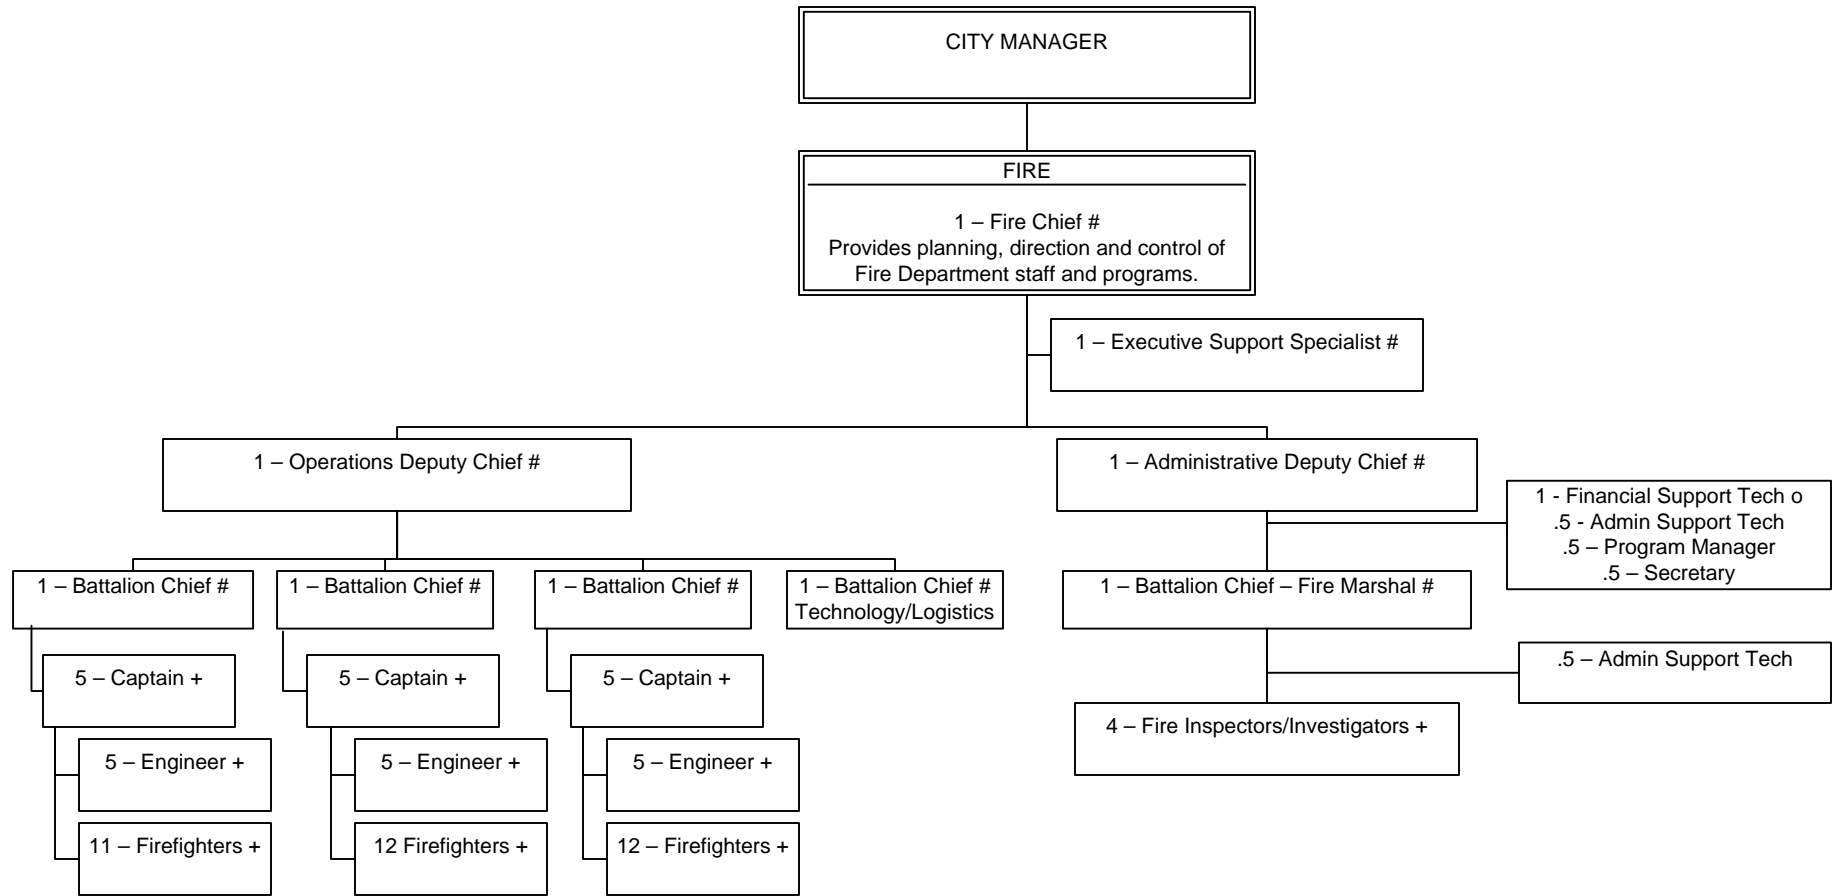

2009-2010 Organizational Chart

Executive, Supervisory, Confidential/Professional
+ International Association of Firefighters
= Teamsters - WRD Operators
@ Teamsters - Parks
o Medford Municipal Employees Association/AFSMCE
& Teamsters - Mechanics
^ Teamsters - Police
< Teamsters - PW C&M