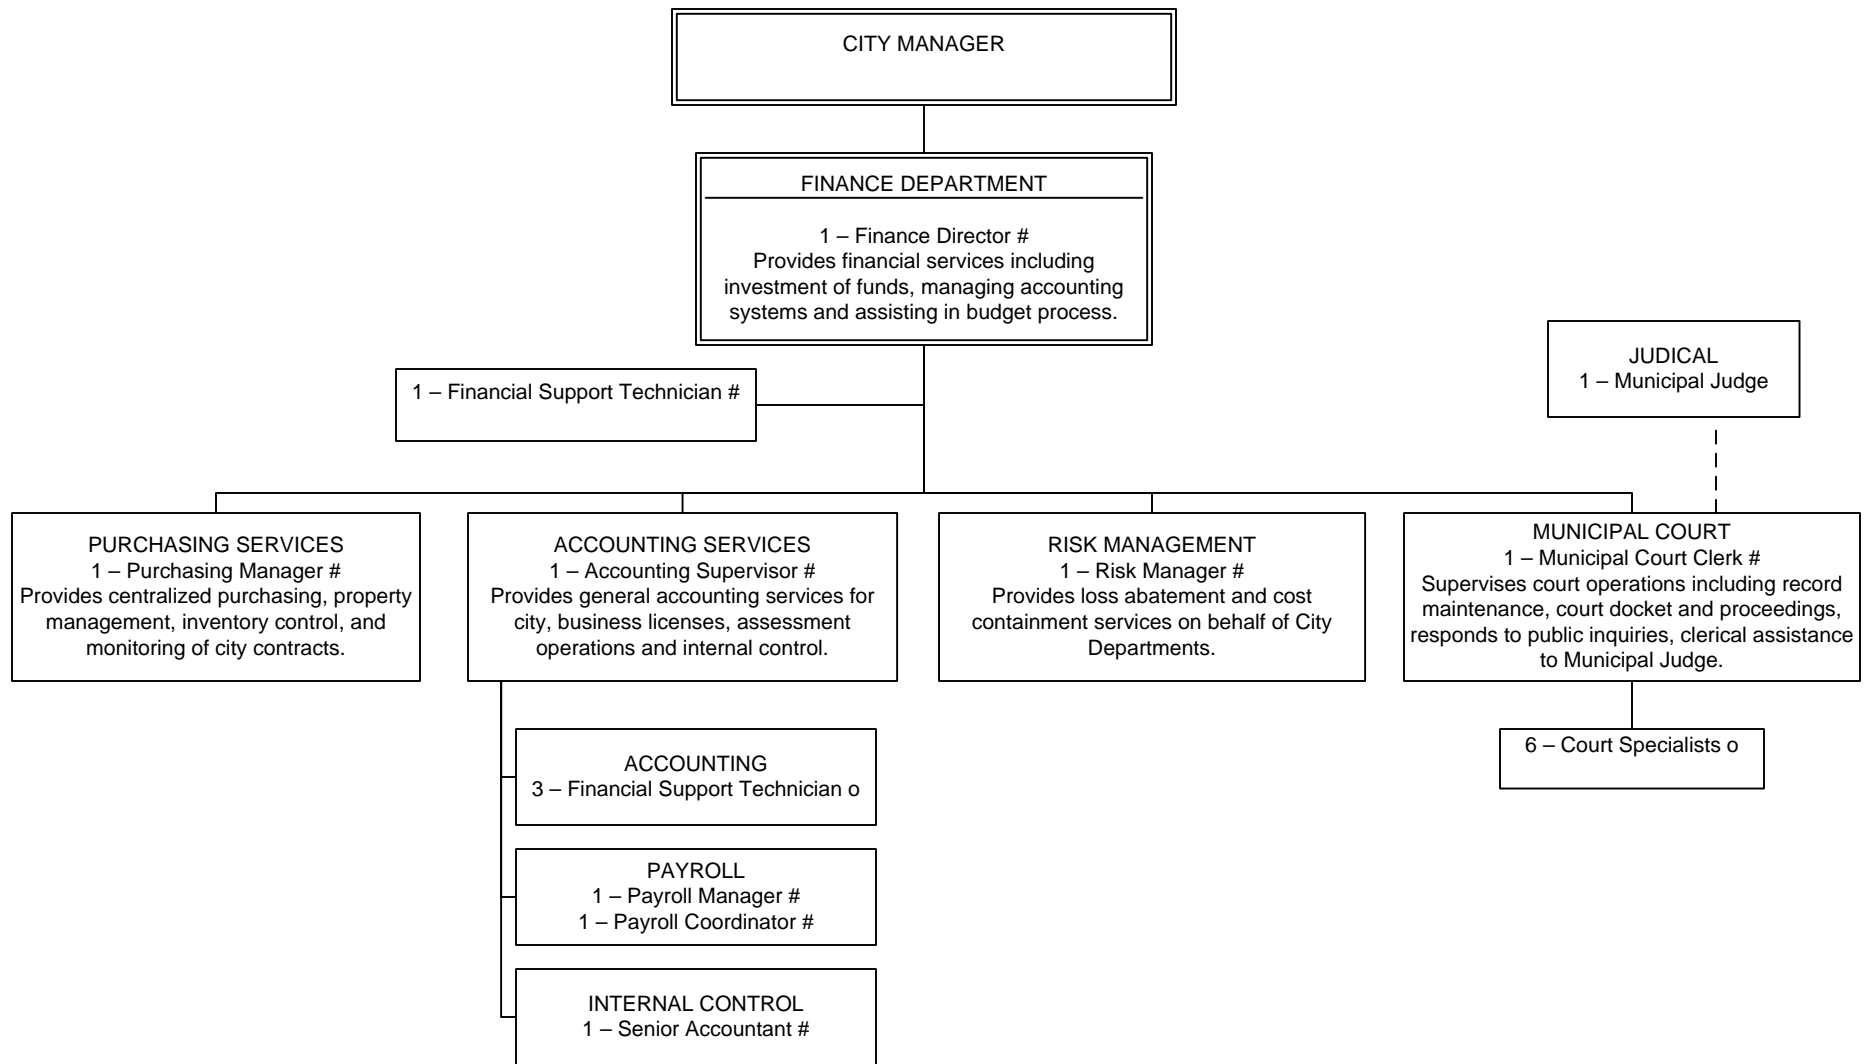

2009-2010 Organizational Chart

Executive, Supervisory, Confidential/Professional
+ International Association of Firefighters
= Teamsters – WRD Operators
@ Teamsters - Parks
o Medford Municipal Employees Association/AFSMCE
& Teamsters - Mechanics
^ Teamsters – Police
< Teamsters – PW C&M