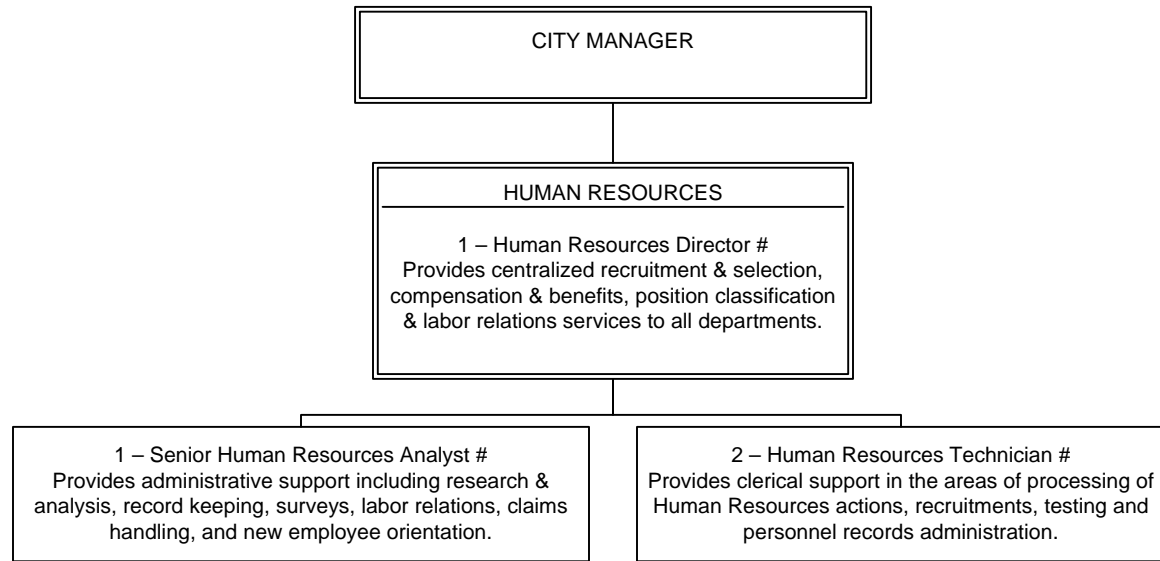

2009-2010 Organizational Chart

Executive, Supervisory, Confidential/Professional
+ International Association of Firefighters
= Teamsters – WRD Operators
@ Teamsters - Parks
o Medford Municipal Employees Association/AFSMCE
& Teamsters - Mechanics
^ Teamsters – Police
< Teamsters – PW C&M