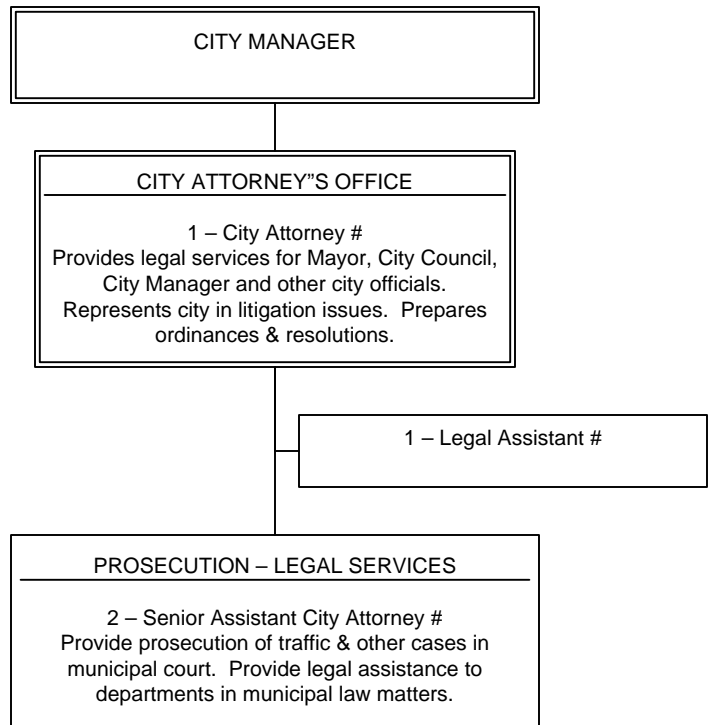

2009-2010 Organizational Chart

Executive, Supervisory, Confidential/Professional
+ International Association of Firefighters
= Teamsters – WRD Operators
@ Teamsters - Parks
o Medford Municipal Employees Association/AFSMCE
& Teamsters - Mechanics
^ Teamsters – Police
< Teamsters – PW C&M