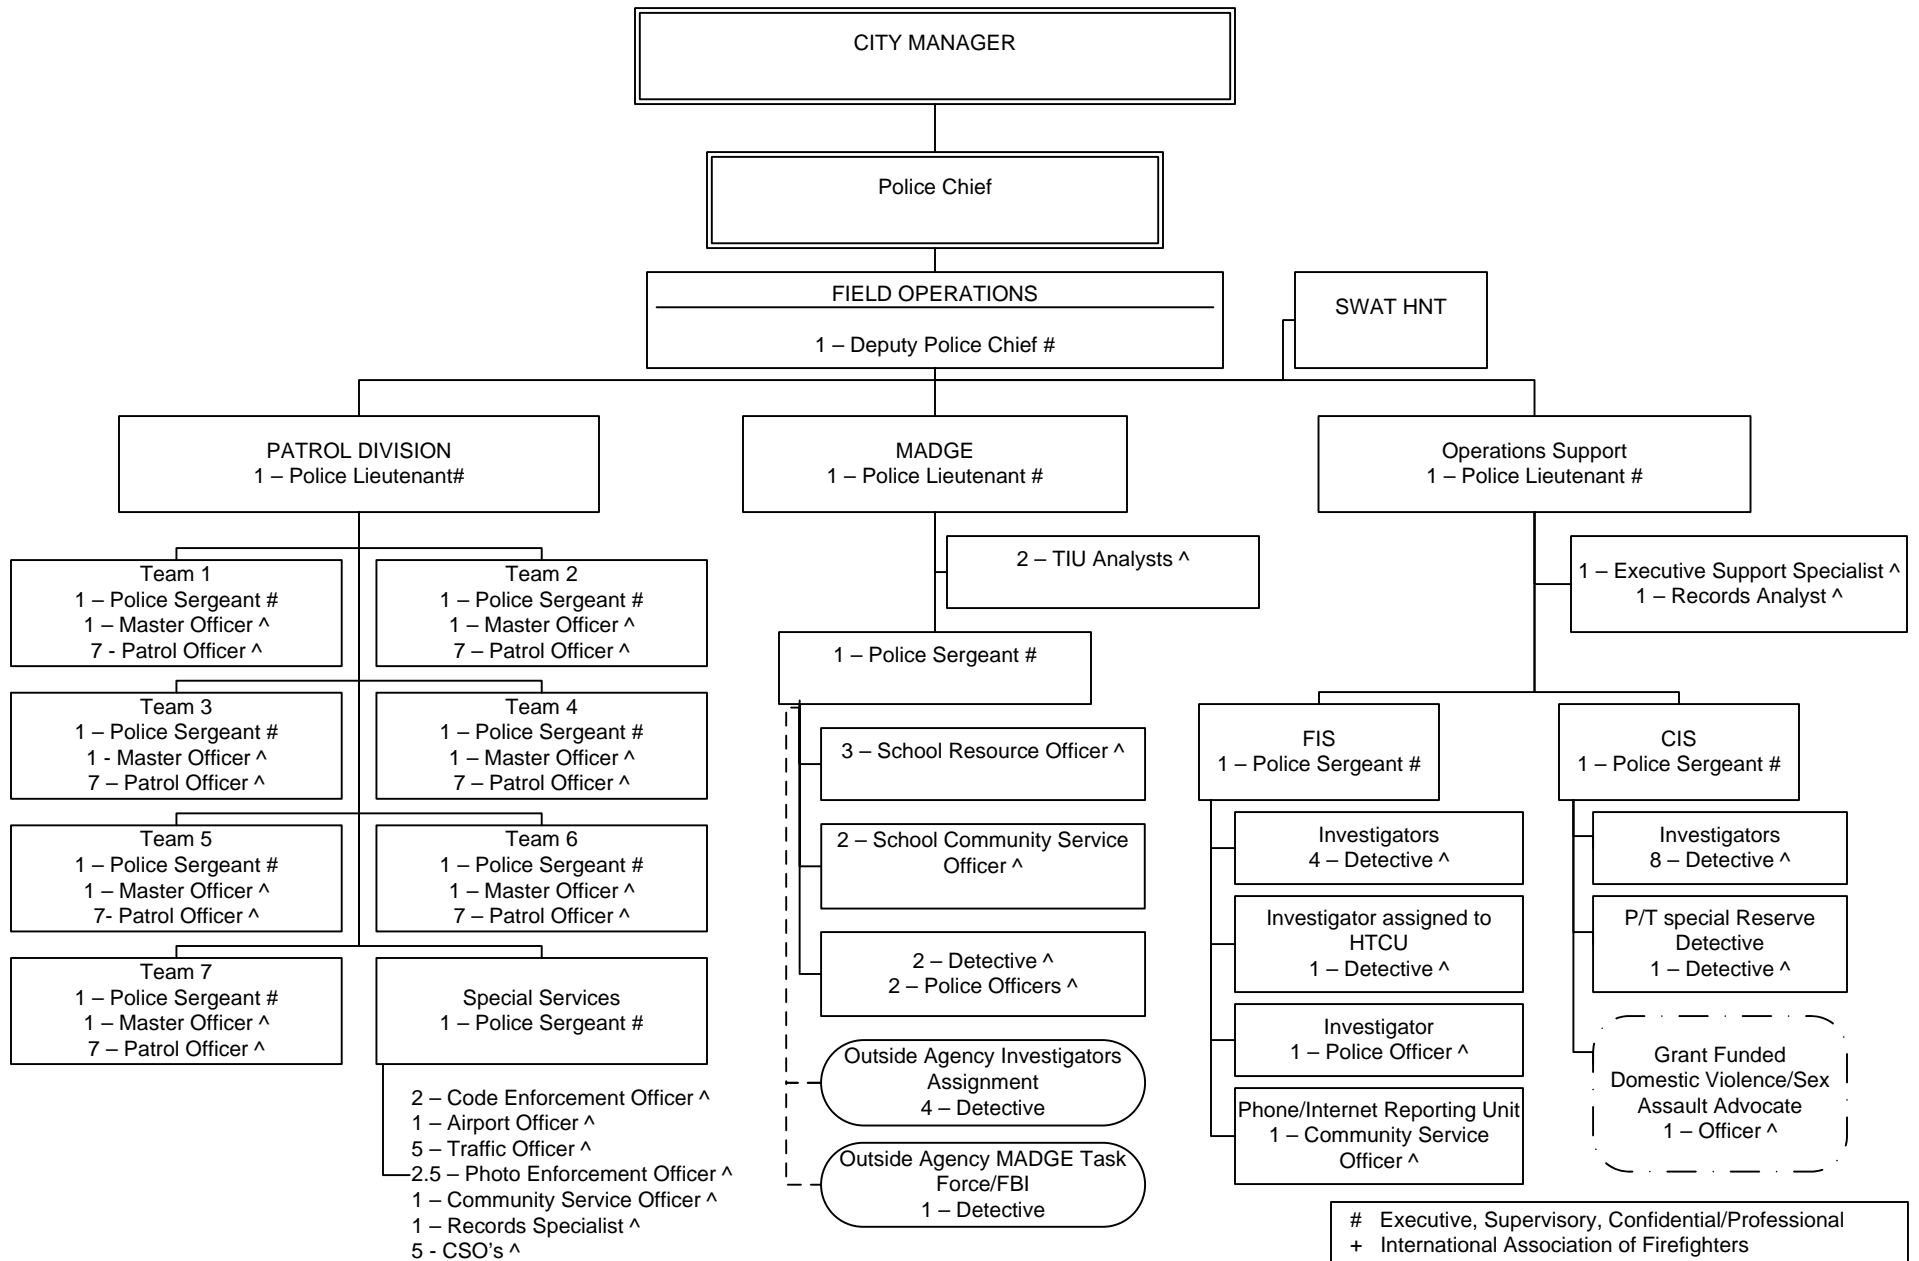

2009-2010 Organizational Chart

Executive, Supervisory, Confidential/Professional
+ International Association of Firefighters
= Teamsters – WRD Operators
@ Teamsters - Parks
o Medford Municipal Employees Association/AFSMCE
& Teamsters - Mechanics
^ Teamsters – Police
< Teamsters – PW C&M