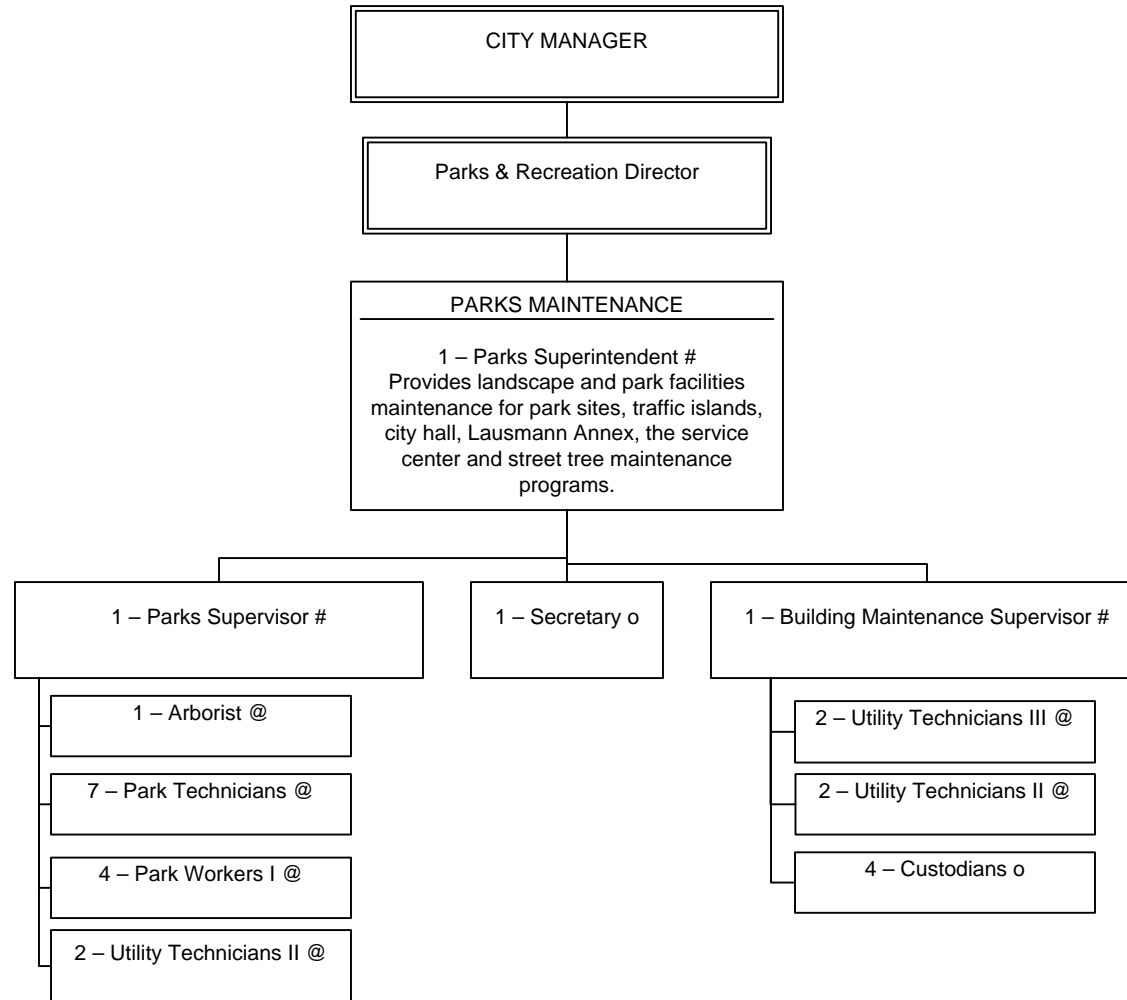

2009-2010 Organizational Chart

Executive, Supervisory, Confidential/Professional
+ International Association of Firefighters
= Teamsters – WRD Operators
@ Teamsters - Parks
o Medford Municipal Employees Association/AFSMCE
& Teamsters - Mechanics
^ Teamsters – Police
< Teamsters – PW C&M