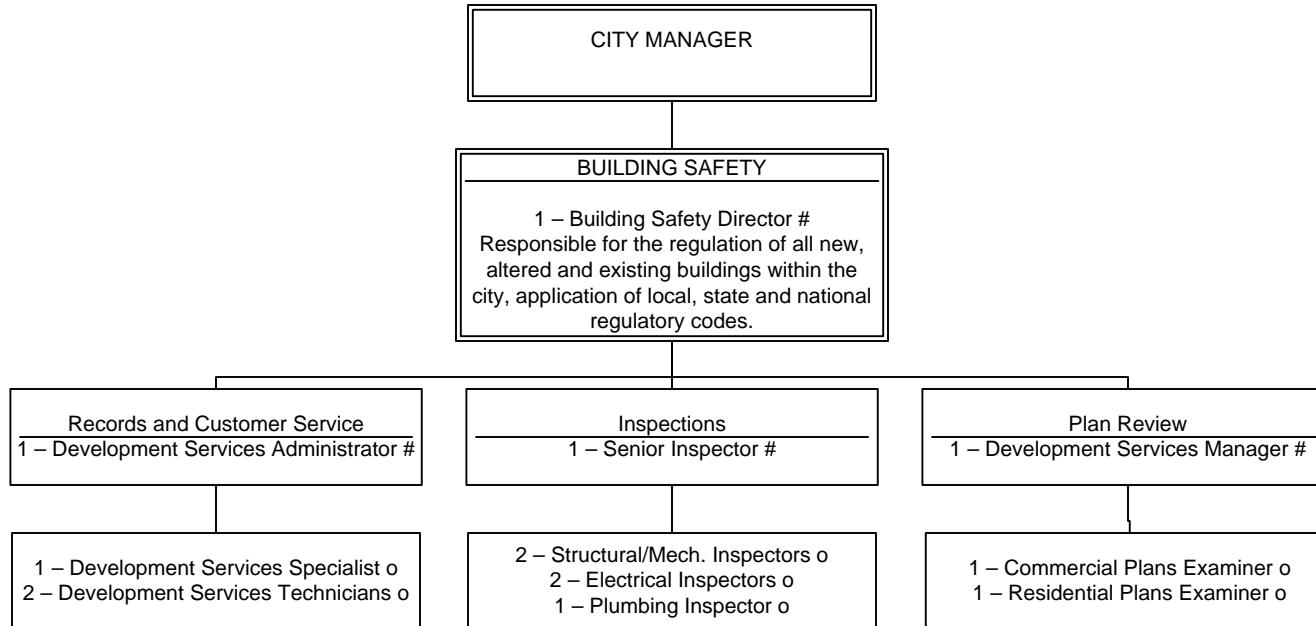

2009-2010 Organizational Chart

Executive, Supervisory, Confidential/Professional
+ International Association of Firefighters
= Teamsters – WRD Operators
@ Teamsters - Parks
o Medford Municipal Employees Association/AFSMCE
& Teamsters - Mechanics
^ Teamsters – Police
< Teamsters – PW C&M