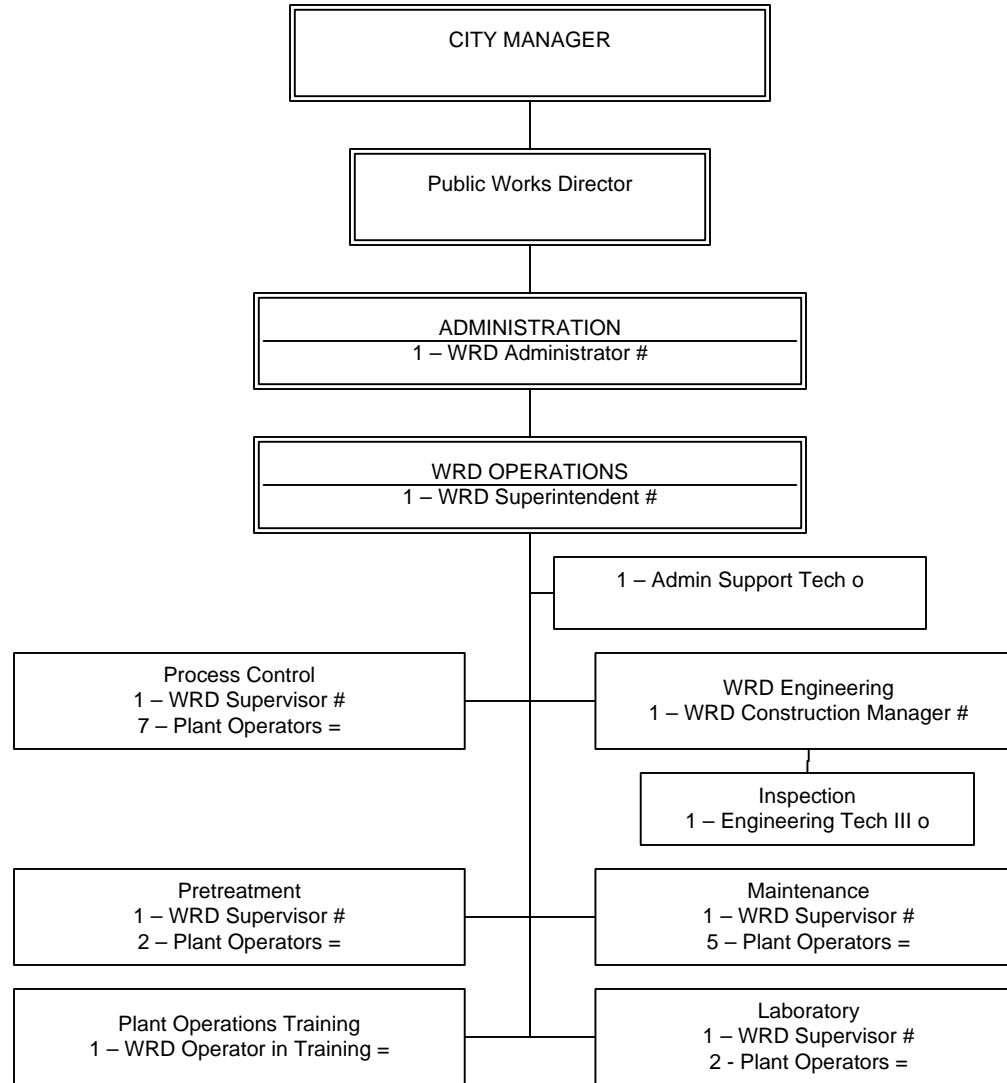

2009-2010 Organizational Chart

#	Executive, Supervisory, Confidential/Professional
+	International Association of Firefighters
=	Teamsters – WRD Operators
@	Teamsters - Parks
o	Medford Municipal Employees Association/AFSMCE
&	Teamsters - Mechanics
^	Teamsters – Police
<	Teamsters – PW C&M