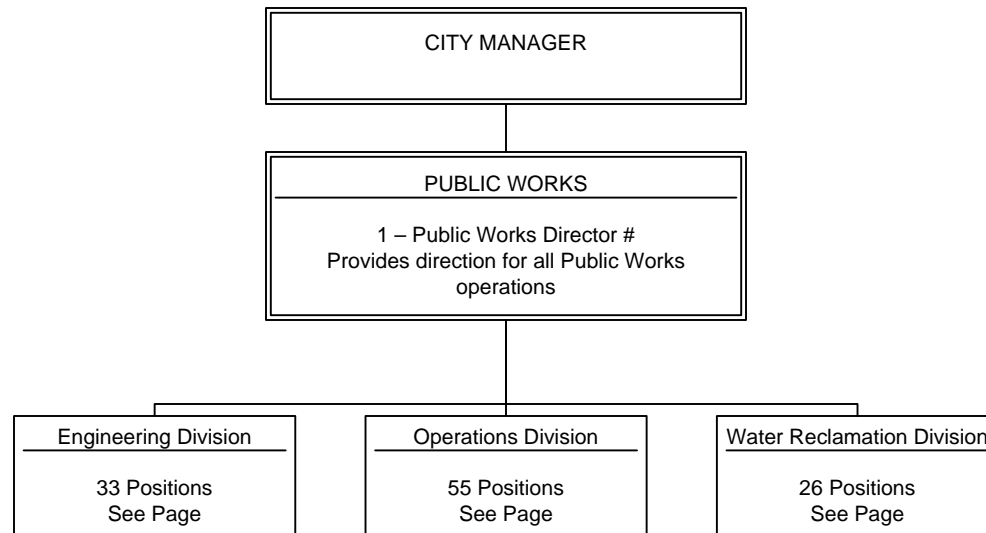

2009-2010 Organizational Chart

- # Executive, Supervisory, Confidential/Professional
- + International Association of Firefighters
- = Teamsters – WRD Operators
- @ Teamsters - Parks
- o Medford Municipal Employees Association/AFSMCE
- & Teamsters - Mechanics
- ^ Teamsters – Police
- < Teamsters – PW C&M