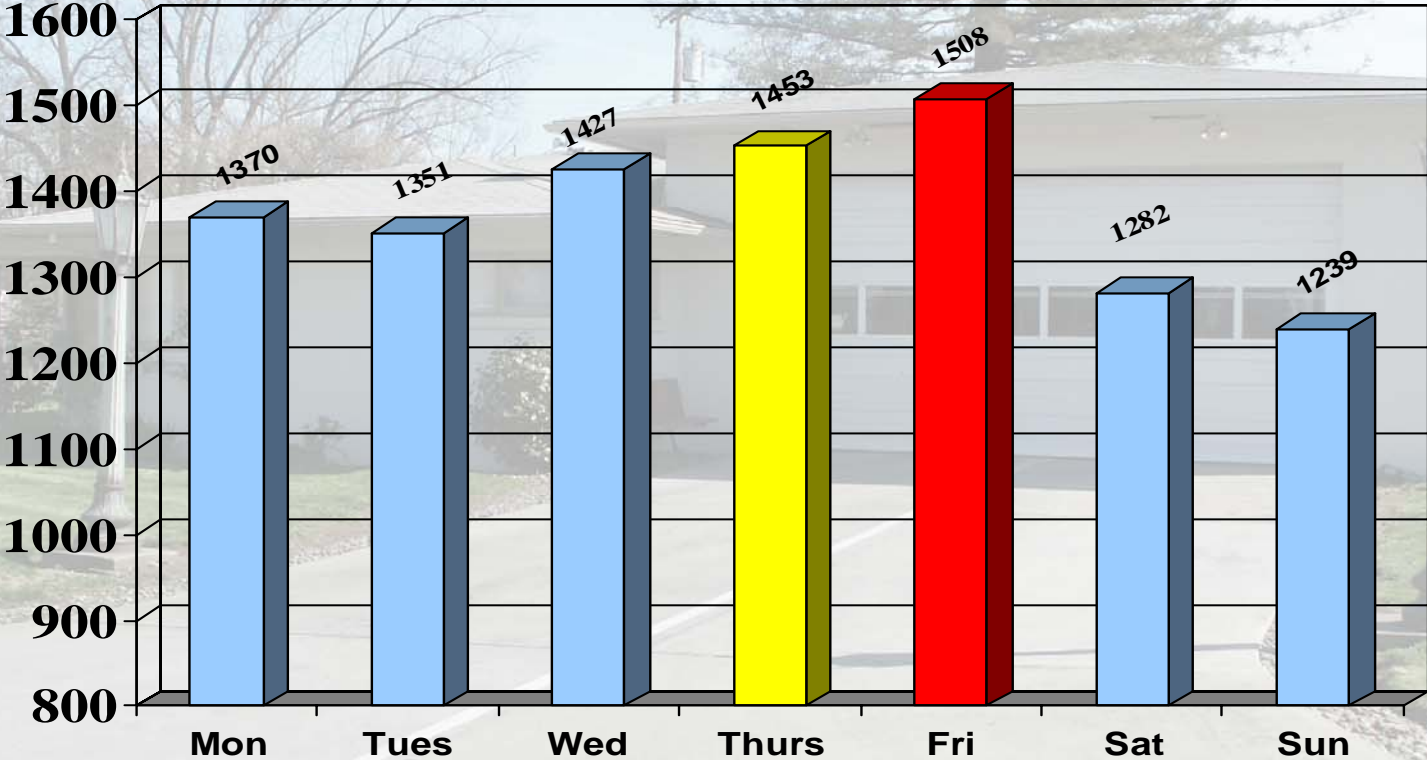

EMERGENCY INCIDENTS

Calendar Year 2006 - Incidents by Day of the Week

Day of the Week

9,629 Incidents Plotted by Day

Incident Count by Day of Week

	2000	2001	2002	2003	2004	2005	2006	2007	2008	Total	%
Monday	838	931	988	1,076	1,085	1,314	1,369			7,601	14.3%
Tuesday	885	883	1,071	1,072	1,065	1,331	1,351			7,658	14.4%
Wednesday	811	950	1,021	1,056	1,077	1,379	1,427			7,721	14.5%
Thursday	821	861	1,041	1,104	1,134	1,408	1,453			7,822	14.7%
Friday	914	917	1,024	1,035	1,138	1,569	1,508			8,105	15.3%
Saturday	832	912	975	1,053	1,087	1,347	1,282			7,488	14.1%
Sunday	775	732	902	897	929	1,220	1,239			6,694	12.6%
Total	5,876	6,186	7,022	7,293	7,515	9,568	9,629	0	0	53,089	