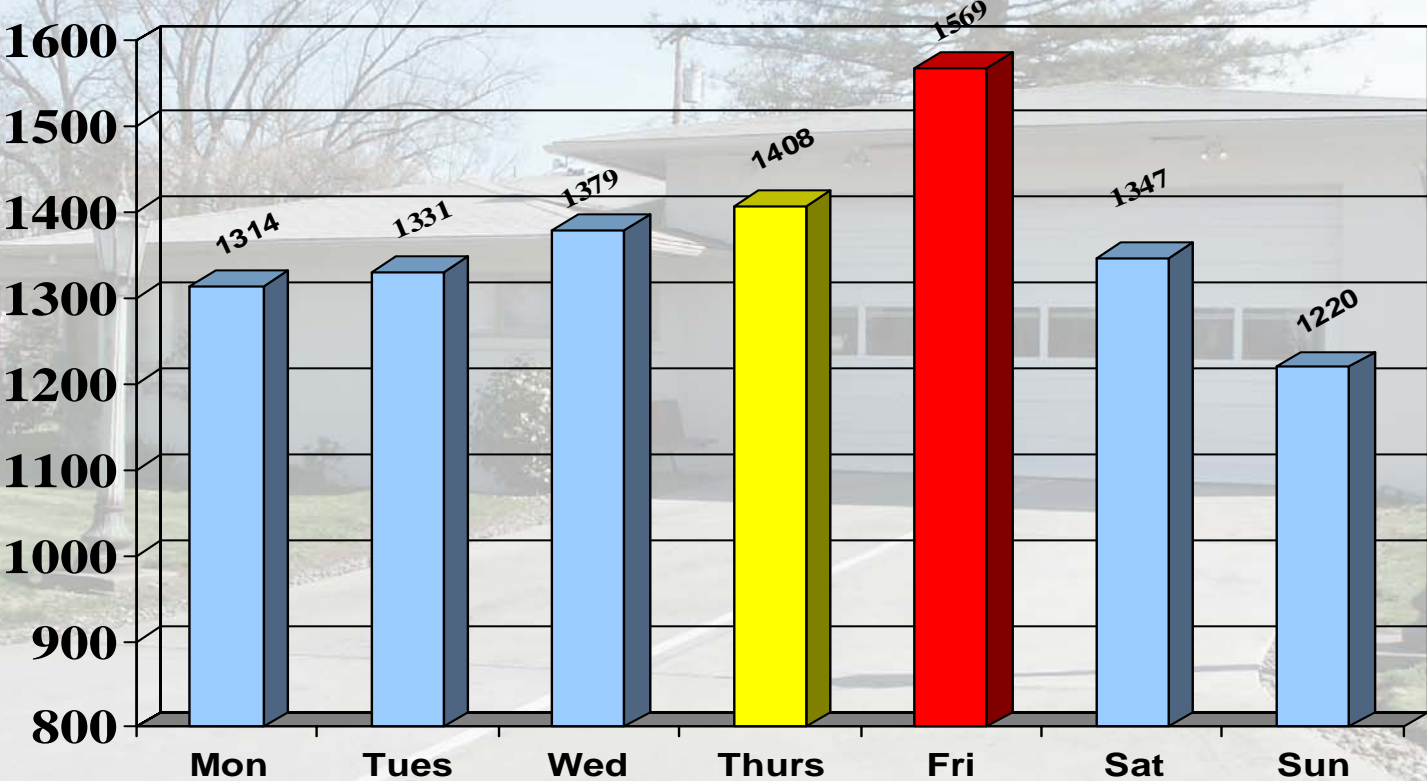

EMERGENCY INCIDENTS

Calendar Year 2005 - Incidents by Day of the Week

Day of the Week

9,575 Incidents Plotted by Day

Incident Count by Day of Week

	2000	2001	2002	2003	2004	2005	2006	2007	Total	%
Monday	838	931	988	1,076	1,085	1,314			6,232	14.3%
Tuesday	885	883	1,071	1,072	1,065	1,331			6,307	14.5%
Wednesday	811	950	1,021	1,056	1,077	1,379			6,294	14.5%
Thursday	821	861	1,041	1,104	1,134	1,408			6,369	14.7%
Friday	914	917	1,024	1,035	1,138	1,569			6,597	15.2%
Saturday	832	912	975	1,053	1,087	1,347			6,206	14.3%
Sunday	775	732	902	897	929	1,220			5,455	12.6%
Total	5,876	6,186	7,022	7,293	7,515	9,568	0	0	43,460	