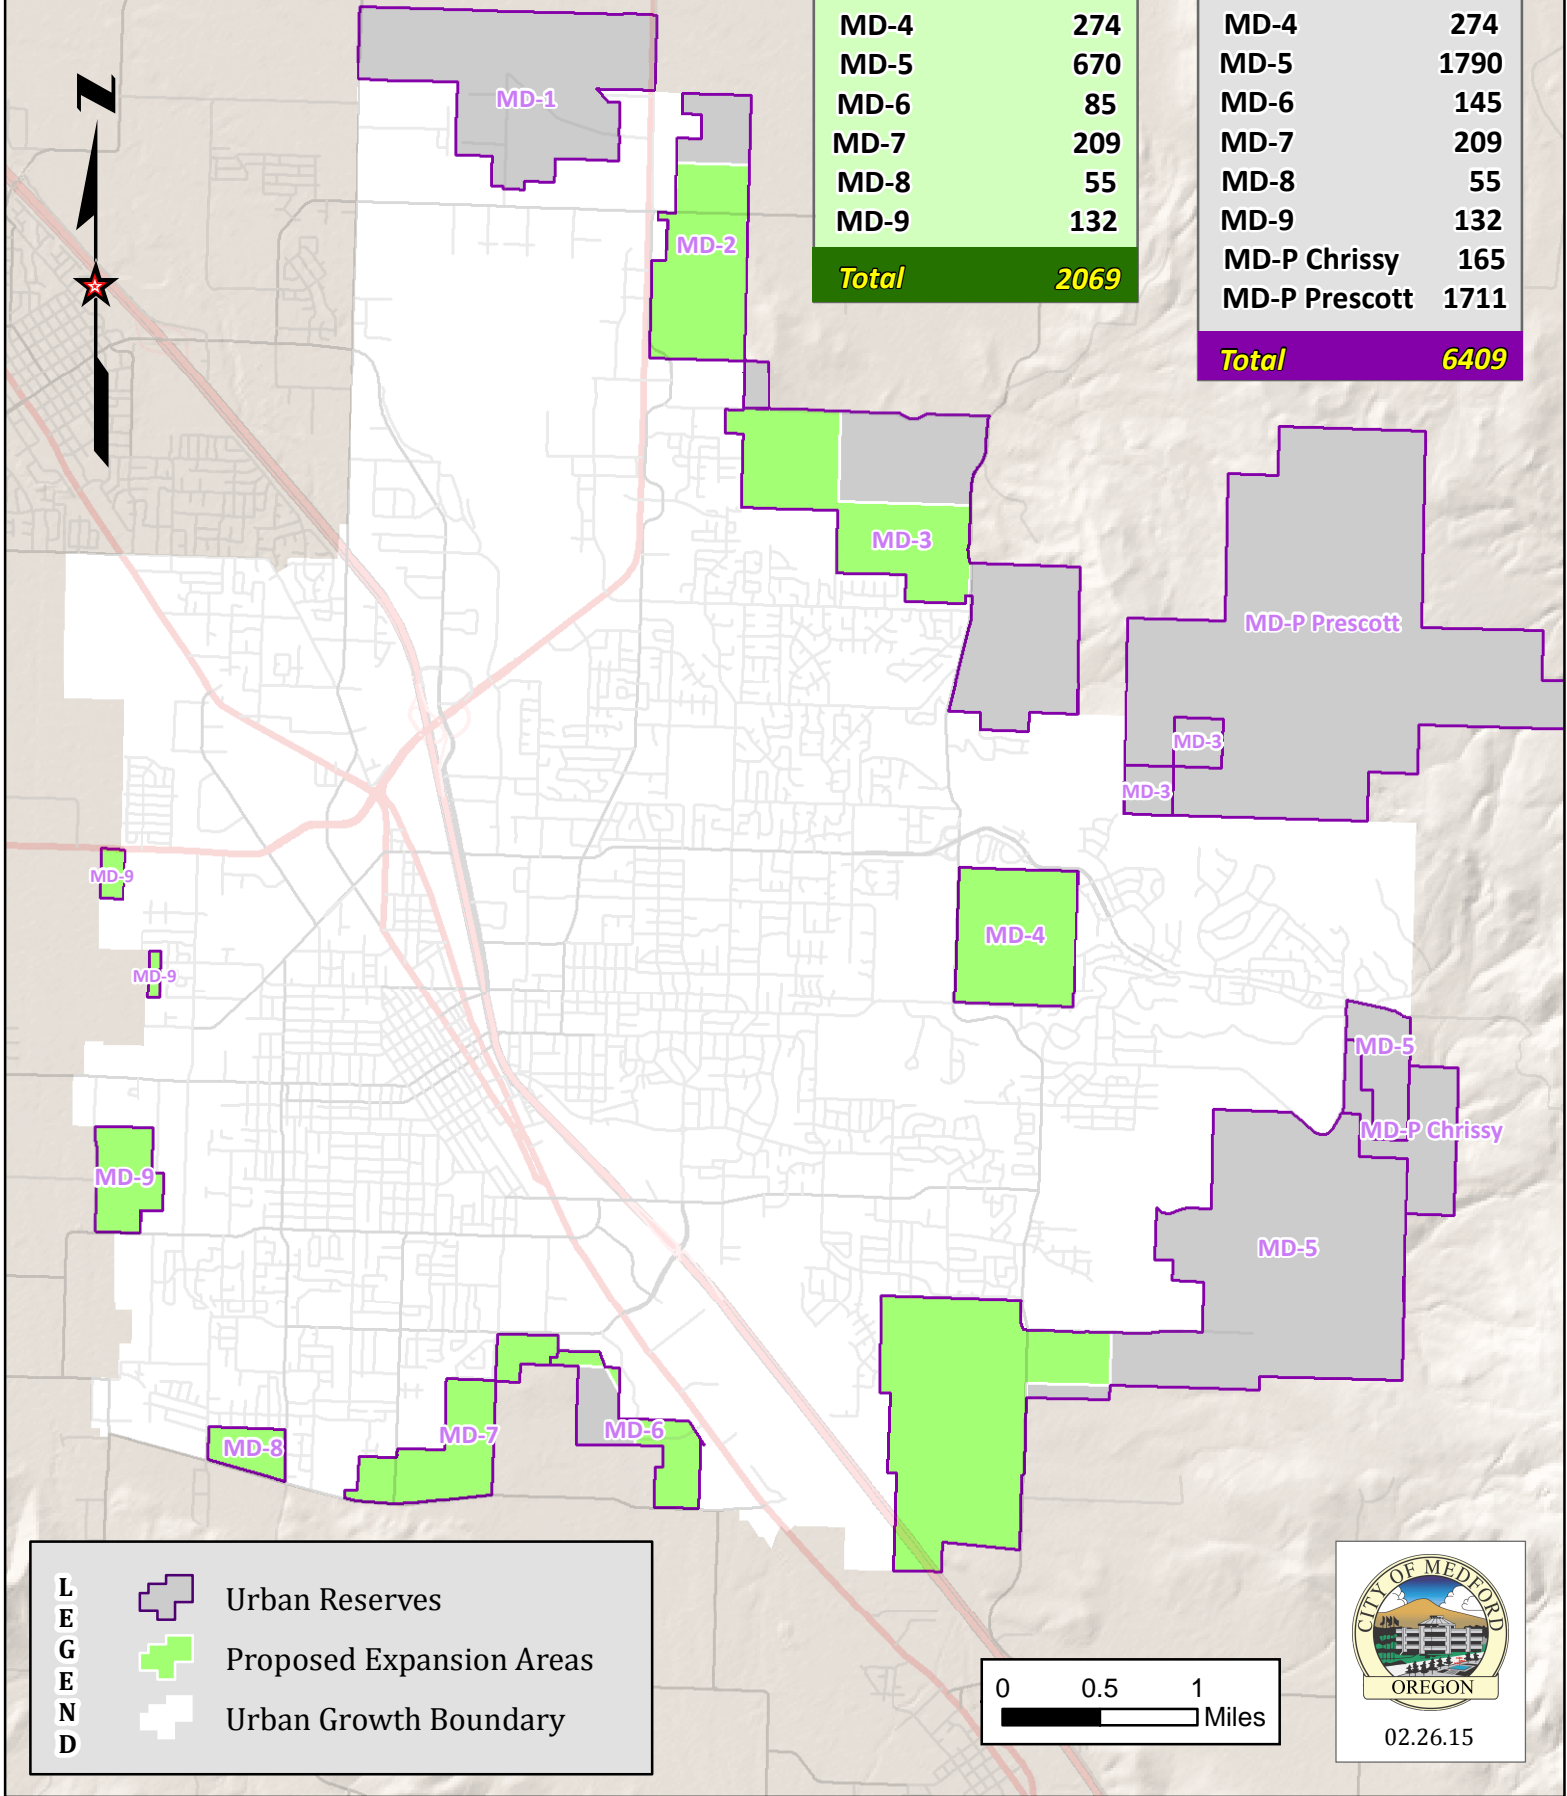

Urban Growth Boundary Amendment Acreage Infographic

Proposed Expansion Area	Acres
MD-1	0
MD-2	285
MD-3	358
MD-4	274
MD-5	670
MD-6	85
MD-7	209
MD-8	55
MD-9	132
Total	2069

Total Urban Reserve	Acres
MD-1	596
MD-2	380
MD-3	953
MD-4	274
MD-5	1790
MD-6	145
MD-7	209
MD-8	55
MD-9	132
MD-P Chrissy	165
MD-P Prescott	1711
Total	6409

LEGEND	Symbol	Description
		Urban Reserves
		Proposed Expansion Areas
		Urban Growth Boundary

02.26.15